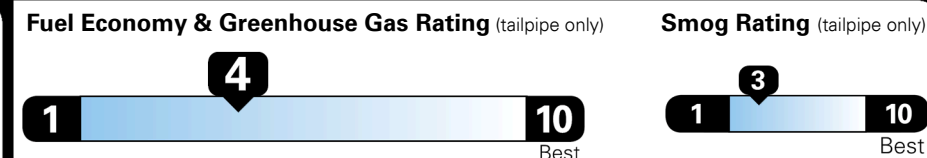

Blue Link® Connected Services 3-years Standard (Enrollment Required)

EPA DOT Fuel Economy and Environment

Gasoline Vehicle

Fuel Economy

20 MPG
combined city/hwy

17 MPG
city

23 MPG
highway

5.0 gallons per 100 miles

Small SUVs range from 18 to 37 MPG. The best vehicle rates 136 MPGe.

You spend $2,250
more in fuel costs over 5 years compared to the average new vehicle.

Annual fuel cost $1,800