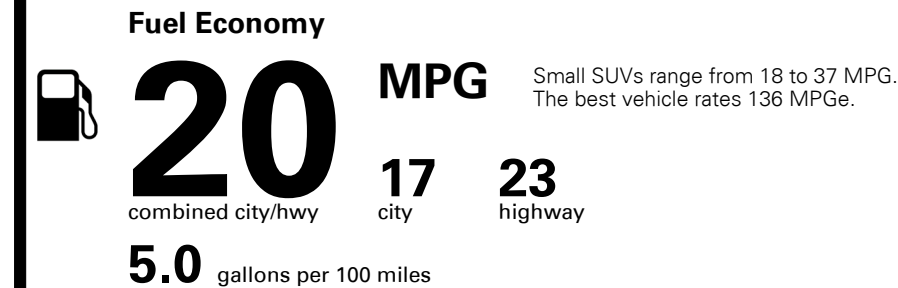

Inland Freight & Handling : \$980.00
Total Price : \$41,420.00

Blue Link® Connected Services 3-years Standard (Enrollment Required)

EPA DOT Fuel Economy and Environment

Gasoline Vehicle

You spend \$2,250
 more in fuel costs over 5 years compared to the average new vehicle.