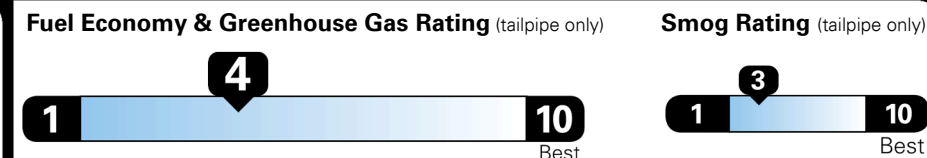

Actual results will vary for many reasons, including driving conditions and how you drive and maintain your vehicle. The average new vehicle gets 27 MPG and costs $6,750 to fuel over 5 years. Cost estimates are based on 15,000 miles per year at $ 2.40 per gallon. MPGe is miles per gasoline gallon equivalent. Vehicle emissions are a significant cause of climate change and smog.

fueleconomy.gov

Calculate personalized estimates and compare vehicles

Manufacturer's suggested retail price includes manufacturer's recommended pre-delivery service. Gasoline license and title fees state and local taxes and dealer installed options and accessories are not included in the manufacturer's suggested retail price. This label has been affixed to this vehicle by Hyundai Motor America, pursuant to the requirements of 15 U.S.C. 1231 et seq. which prohibits its removal or alteration prior to delivery to the ultimate purchaser.

PARTS CONTENT INFORMATION FOR VEHICLE IN THIS CARLINE:
U.S./CANADIAN PARTS CONTENT: 2 %
MAJOR SOURCES OF FOREIGN PARTS CONTENT: KOREA: 93 %

Note: Parts content does not include final assembly, distribution, or other non-parts costs.

FOR THIS VEHICLE:
FINAL ASSEMBLY POINT: ULSAN, KOREA
COUNTRY OF ORIGIN:
ENGINE: KOREA
TRANSMISSION: KOREA

129 A 2268HGLOVI

VIN: KM8SR4HF4JU275035